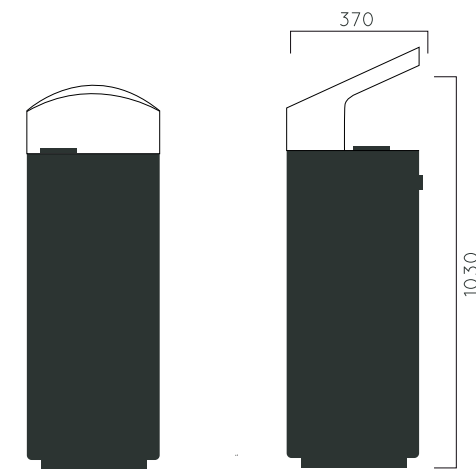

DIMENSIONS: D370xH1030 mm 36 liter

BRAVO CAP

Material:	Hot-dip galvanized & powder-coated metal
	<ul style="list-style-type: none"> ▷ Resistance ▷ Stabilized dimensions
	<ul style="list-style-type: none"> ▷ Transparency ▷ Protection
	<ul style="list-style-type: none"> ▽ Strength ▽ Long serving ▽ Resistant to severe weather conditions
Packing size:	380 x 1040 mm
Colours textures:	<p>Metal</p> <div style="display: flex; justify-content: space-around; align-items: center;"> <div style="text-align: center;">  <p>#01</p> </div> <div style="text-align: center;">  <p>#02</p> </div> <div style="text-align: center;">  <p>#03</p> </div> <div style="text-align: center;">  <p>#04</p> </div> </div>