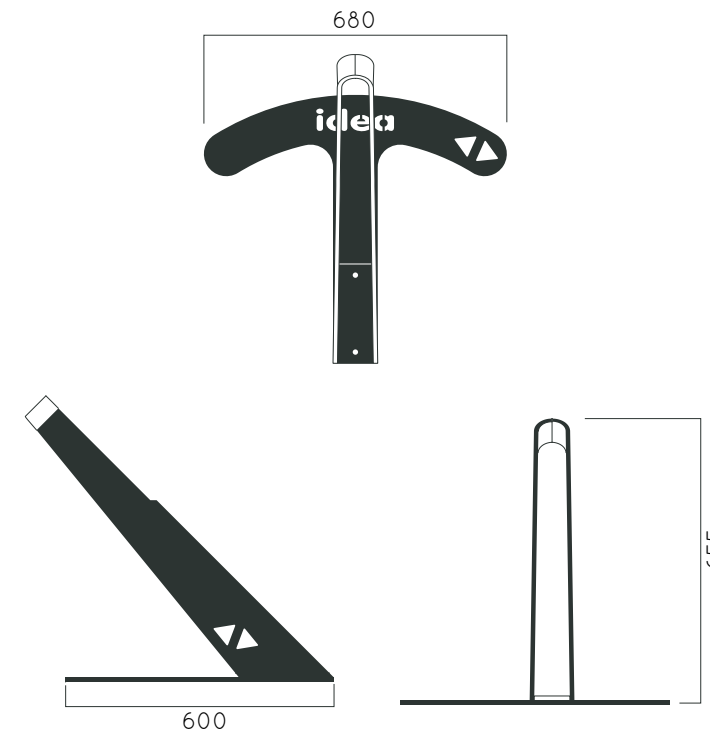

DIMENSIONS: L680xW600xH655mm

### PARCO BIKE RACKS

Material: Hot-dip galvanized & powder-coated metal

- ▷ Resistance
- ▷ Stabilized dimensions

- ▷ Transparency
- ▷ Protection

- ▷ Strength
- ▷ Long serving
- ▷ Resistant to severe weather conditions

Packing size: 690 x 610 x 665 mm

Colours | textures: