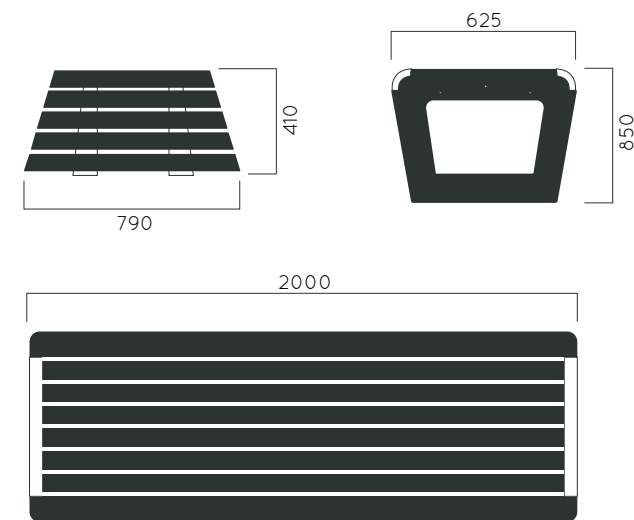

DIMENSIONS: L2000xW625xH410/850 mm

ICEBERG BENCH

Material: Impregnated wood coated with Water-based paint certified by the (En 71- 3 safety for toys).

Fixing: Hot-dip galvanized & powder-coated metal

- ▷ Resistance
- ▷ Stabilized dimensions

Translucent wood finish

- ▷ Transparency
- ▷ Protection

Autoclave treated wood

- ▷ Strength
- ▷ Long serving
- ▷ Resistant to severe weather conditions

Packing size: 2010 x635 x420/ 860 mm

Colours | textures: