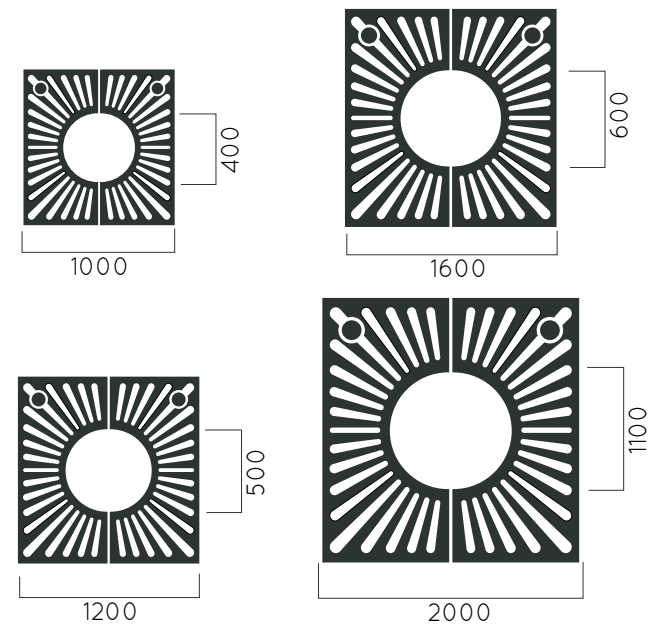

DIMENSIONS: D2000/1100/1600/600/1200/500/1000/400mm

SUNNY GRILL

Material:	Hot-dip galvanized & powder-coated metal
	<ul style="list-style-type: none"> ▷ Resistance ▷ Stabilized dimensions
	<ul style="list-style-type: none"> ▷ Transparency ▷ Protection
	<ul style="list-style-type: none"> ▷ Strength ▷ Long serving ▷ Resistant to severe weather conditions
Packing size:	2010x1110x1610x610x1210x510x1010x410 mm
Colours textures:	<p>Metal</p> <div style="display: flex; justify-content: space-around; align-items: center;"> <div style="width: 20px; height: 20px; background-color: black; border: 1px solid black; margin-right: 5px;"></div> #1 <div style="width: 20px; height: 20px; background-color: #333; border: 1px solid black; margin-right: 5px;"></div> #2 <div style="width: 20px; height: 20px; background-color: #ccc; border: 1px solid black; margin-right: 5px;"></div> #3 <div style="width: 20px; height: 20px; background-color: #800; border: 1px solid black;"></div> #4 </div>