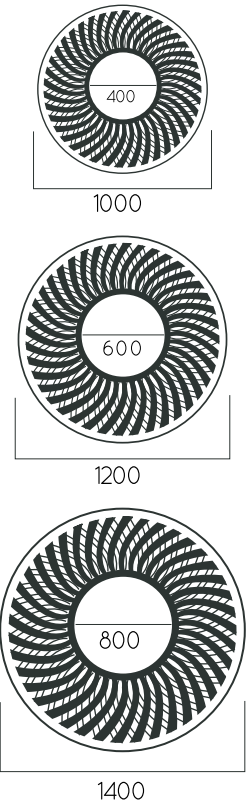

DIMENSIONS: D1000/400/1200/600/1400/800mm

VORTEX

Material: Hot-dip galvanized & powder-coated metal

- ▷ Resistance
- ▷ Stabilized dimensions

- ▷ Transparency
- ▷ Protection

- ▷ Strength
- ▷ Long serving
- ▷ Resistant to severe weather conditions

Packing size: 1010x1010x1410x1410x1210x1210x1410x1410 mm

Colours | textures:

Metal

#1

#2

#3

#4