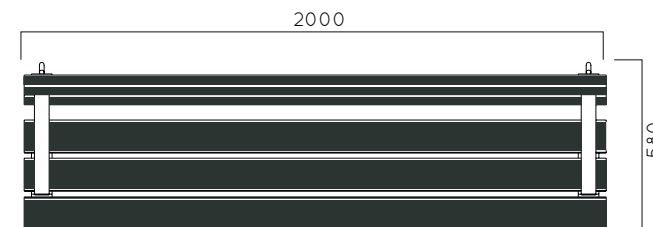

DIMENSIONS: L2000xW580xH430/820 mm

TIBI BENCH

Material: Impregnated wood coated with Water-based paint certified by the (En 71- 3 safety for toys).

Fixing: Hot-dip galvanized & powder-coated metal

- ▷ Resistance
- ▷ Stabilized dimensions

Translucent wood finish

- ▷ Transparency
- ▷ Protection

Autoclave treated wood

- ▷ Strength
- ▷ Long serving
- ▷ Resistant to severe weather conditions

Packing size: 2010 x590 x 440/830 mm

Colours | textures: