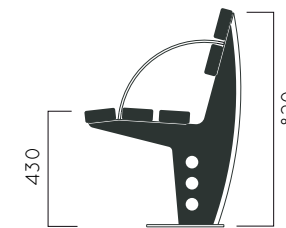

DIMENSIONS: L2000xW580xH430/820 mm

TIBI BENCH

Material: Impregnated wood coated with Water-based paint certified by the (En 71- 3 safety for toys).

Fixing: Hot-dip galvanized & powder-coated metal

- ▷ Resistance
- ▷ Stabilized dimensions

Translucent wood finish

- ▷ Transparency
- ▷ Protection

Autoclave treated wood

- ▷ Strength
- ▷ Long serving
- ▷ Resistant to severe weather conditions

Packing size: 2010 x590 x 440/830 mm

Colours | textures: