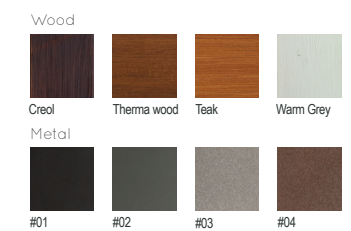

Translucent wood finish

- ▷ Transparency
- ▷ Protection

Autoclave treated wood

- ▷ Strength
- ▷ Long serving
- ▷ Resistant to severe weather conditions

Packing size: 910 x 360 x 1020 mm

Colours | textures:

Colours | textures: