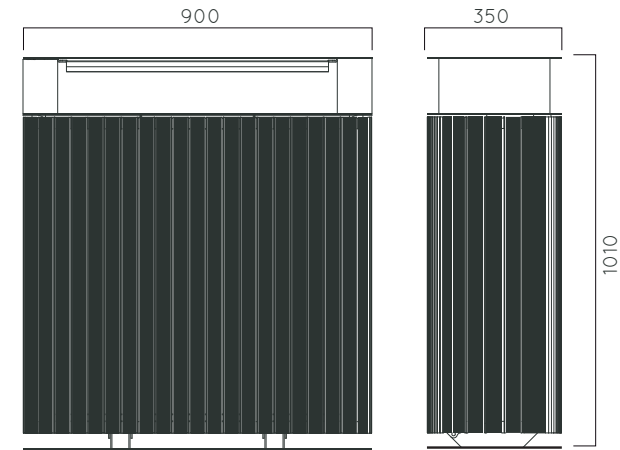

Colours | textures:

DIMENSIONS: L900xW350H1010 mm 100 litres

Translucent wood finish

- ▷ Transparency
- ▷ Protection

Autoclave treated wood

- ▷ Strength
- ▷ Long serving
- ▷ Resistant to severe weather conditions

Packing size: 910 x 360 x 1020 mm

Colours | textures:

DIMENSIONS: L900xW350H1010 mm 100 litres

**ECO WOOD WITHOUT ASHTRAY**

Material: Impregnated wood coated with Water-based paint certified by the (En 71- 3 safety for toys).

Fixing: Hot-dip galvanized & powder-coated metal

- ▷ Resistance
- ▷ Stabilized dimensions

Translucent wood finish

- ▷ Transparency
- ▷ Protection

Autoclave treated wood

- ▷ Strength
- ▷ Long serving
- ▷ Resistant to severe weather conditions

Packing size: 910 x 360 x 1020 mm