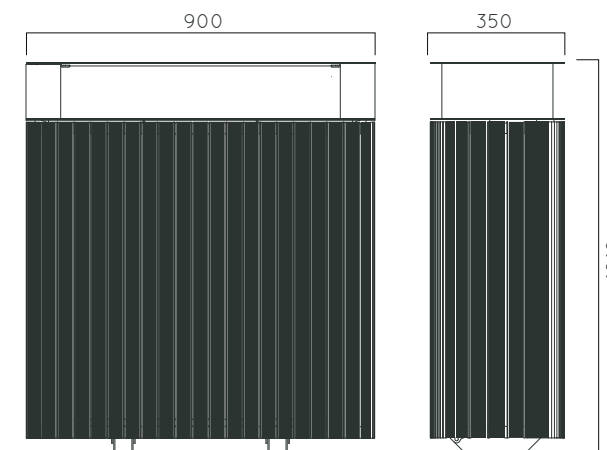

DIMENSIONS: L900xW350H870 mm

**ECO WOOD WITHOUT COVER**

Material: Impregnated wood coated with Water-based paint certified by the (En 71- 3 safety for toys).

Fixing: Hot-dip galvanized & powder-coated metal

- ▷ Resistance
- ▷ Stabilized dimensions

Translucent wood finish

- ▷ Transparency
- ▷ Protection

Autoclave treated wood

- ▷ Strength
- ▷ Long serving
- ▷ Resistant to severe weather conditions

Packing size: 910 x 360 x 880 mm

Colours | textures:

DIMENSIONS: L900xW350H1010 mm 100 litres

- ▷ Resistance
- ▷ Stabilized dimensions

Translucent wood finish

- ▷ Transparency
- ▷ Protection

Autoclave treated wood

- ▷ Strength
- ▷ Long serving
- ▷ Resistant to severe weather conditions

Packing size: 910 x 360 x 1020 mm