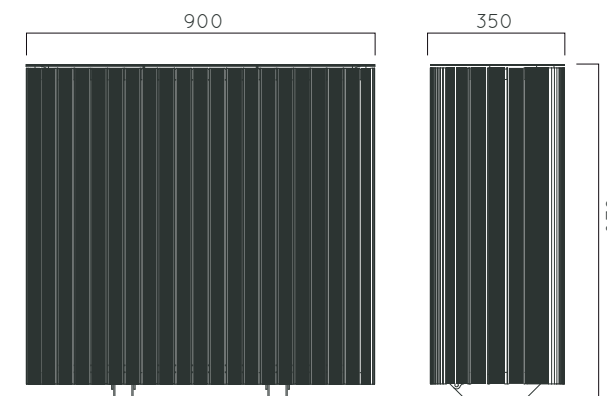

DIMENSIONS: L900xW350H870 mm

**ECO WOOD WITHOUT COVER**

Material: Impregnated wood coated with Water-based paint certified by the (En 71- 3 safety for toys).

Fixing: Hot-dip galvanized & powder-coated metal

- ▷ Resistance
- ▷ Stabilized dimensions

Translucent wood finish

- ▷ Transparency
- ▷ Protection

Autoclave treated wood

- ▷ Strength
- ▷ Long serving
- ▷ Resistant to severe weather conditions

Packing size: 910 x 360 x 880 mm

Colours | textures:

DIMENSIONS: L900xW350H1010 mm 100 litres

- ▷ Resistance
- ▷ Stabilized dimensions

Translucent wood finish

- ▷ Transparency
- ▷ Protection

Autoclave treated wood

- ▷ Strength
- ▷ Long serving
- ▷ Resistant to severe weather conditions

Packing size: 910 x 360 x 1020 mm