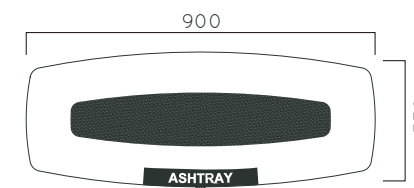

DIMENSIONS: L900xW350H870 mm

**ECO WOOD WITHOUT COVER**

Material: Impregnated wood coated with Water-based paint certified by the (En 71- 3 safety for toys).

Fixing: Hot-dip galvanized & powder-coated metal

- ▷ Resistance
- ▷ Stabilized dimensions

Translucent wood finish

- ▷ Transparency
- ▷ Protection

Autoclave treated wood

- ▷ Strength
- ▷ Long serving
- ▷ Resistant to severe weather conditions

Packing size: 910 x 360 x 880 mm

Colours | textures:

DIMENSIONS: L900xW350H1010 mm 100 litres

DIMENSIONS: L900xW350H1010 mm 100 litres

**ECO WOOD WITHOUT ASHTRAY**

Material: Impregnated wood coated with Water-based paint certified by the (En 71- 3 safety for toys).

Fixing: Hot-dip galvanized & powder-coated metal