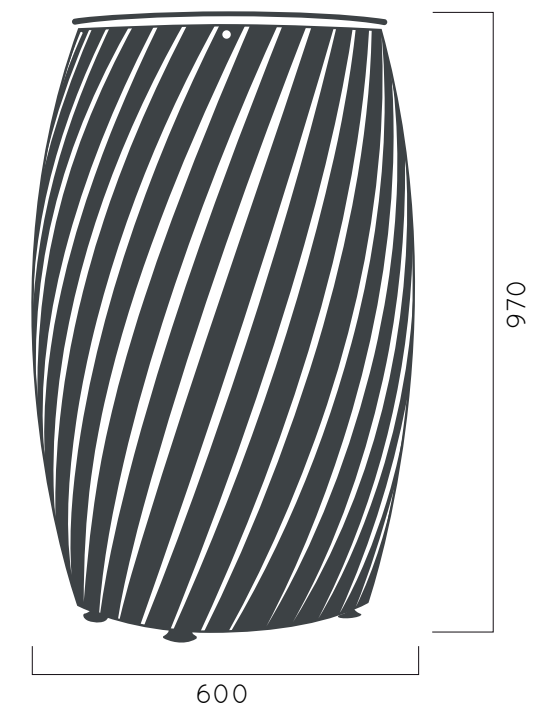

DIMENSIONS: D600xH970mm 90 litres

AMOR BIN WITHOUT ASHTRAY

Material:	Hot-dip galvanized & powder-coated metal
	<ul style="list-style-type: none"> ▷ Resistance ▷ Stabilized dimensions
	<ul style="list-style-type: none"> ▷ Transparency ▷ Protection
	<ul style="list-style-type: none"> ▽ Strength ▽ Long serving ▽ Resistant to severe weather conditions
Packing size:	610 x 980 x mm

Colours | textures:

Metal

			
#01	#02	#03	#04