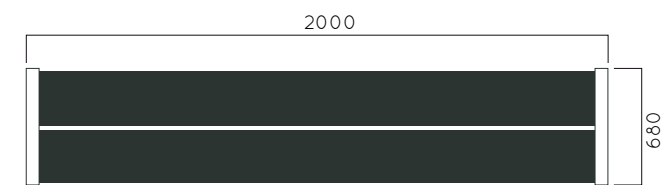

DIMENSIONS: L2000xW680xH760mm

VIVA BENCH

Material:	Impregnated wood coated with Water-based paint certified by the (En 71- 3 safety for toys).
Fixing:	Hot-dip galvanized & powder-coated metal
	<ul style="list-style-type: none"> ▷ Resistance ▷ Stabilized dimensions
	<p>Translucent wood finish</p> <ul style="list-style-type: none"> ▷ Transparency ▷ Protection
	<p>Autoclave treated wood</p> <ul style="list-style-type: none"> ▷ Strength ▷ Long serving ▷ Resistant to severe weather conditions
Packing size:	2010 x690 x 770 mm

Colours | textures:

Wood			
Creol	Therna wood	Teak	Warm Grey
Metal			
#01	#02	#03	#04