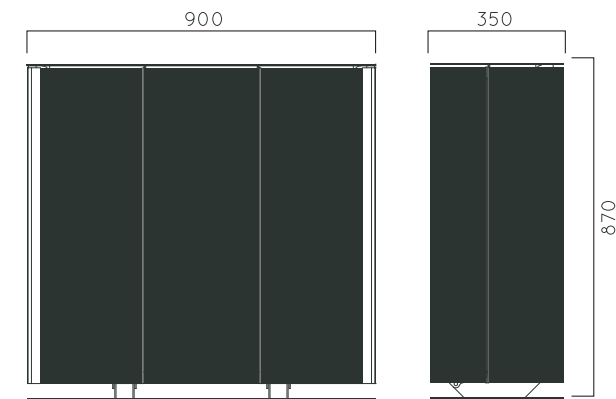

DIMENSIONS: L900xW350H870 mm 100 litres

ECO GREY WITHOUT COVER

Material:	Hot-dip galvanized & powder-coated metal
	<ul style="list-style-type: none"> ▷ Resistance ▷ Stabilized dimensions
	<ul style="list-style-type: none"> ▷ Transparency ▷ Protection
	<ul style="list-style-type: none"> ▷ Strength ▷ Long serving ▷ Resistant to severe weather conditions
Packing size:	910 x 360 x 880 mm

Colours | textures:

Metal

#01

#02

#03

#04