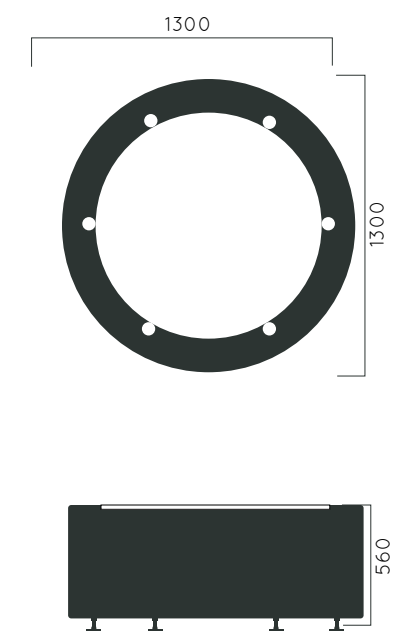

Dimensions: D1300xH560 mm

MONTE

Material:	Hot-dip galvanized & powder-coated metal
	<ul style="list-style-type: none"> ▷ Resistance ▷ Stabilized dimensions
	<ul style="list-style-type: none"> ▷ Transparency ▷ Protection
	<ul style="list-style-type: none"> ▷ Strength ▷ Long serving ▷ Resistant to severe weather conditions
Packing size:	1310 x 570 mm

Colours | textures:

Metal

#01	#02	#03	#04
-----	-----	-----	-----