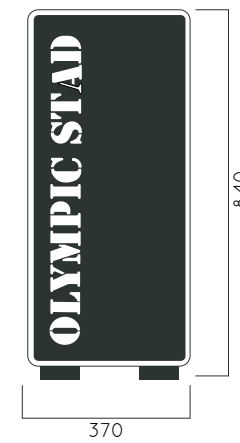

DIMENSIONS: L370xW360xH840 mm 35 litres

Packing size: 380 x 370 x 850 mm

Colours | textures: