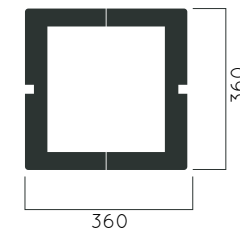

DIMENSIONS: L370xW360xH840 mm 35 litres

Packing size: 380 x 370 x 850 mm

Colours | textures: