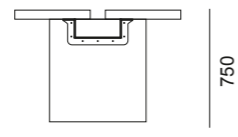

Creol

Chestnut

Light

Warm Grey

DIMENSIONS

2700

750

1080