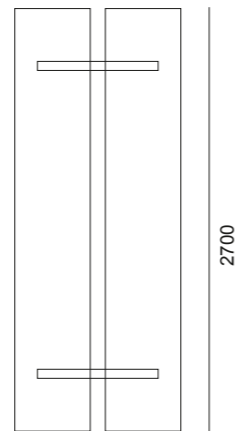

Creol

Chestnut

Light

Warm Grey

DIMENSIONS

2700

750

1080