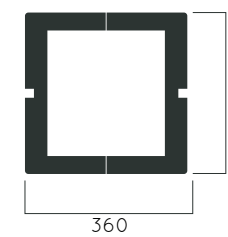

DIMENSIONS: L370xW360xH840 mm 35 litres

Packing size: 380 x 370 x 850 mm

Colours | textures: