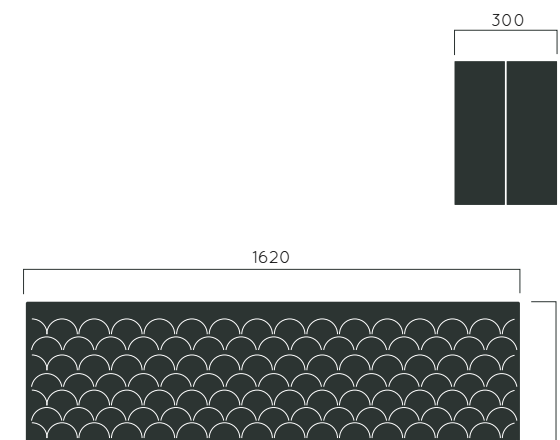

DIMENSIONS: L1620W300xH510 mm

AQUA

Material:	Hot-dip galvanized & powder-coated metal
	<ul style="list-style-type: none"> ▷ Resistance ▷ Stabilized dimensions
	<ul style="list-style-type: none"> ▷ Transparency ▷ Protection
	<ul style="list-style-type: none"> ▷ Strength ▷ Long serving ▷ Resistant to severe weather conditions
Packing size:	1630 x 310x520 mm

Colours | textures: