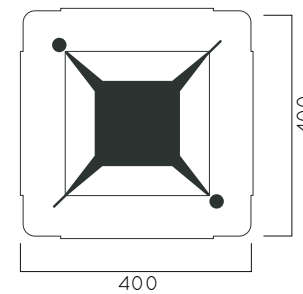

**idea**  
VERSATILE IMAGINATIONS

DIMENSIONS: L400xW400xH740 mm

Translucent wood finish

- ▷ Transparency
- ▷ Protection

Autoclave treated wood

- ▷ Strength
- ▷ Long serving
- ▷ Resistant to severe weather conditions

Packing size: 410 x 410 x 750 mm

Colours | textures: