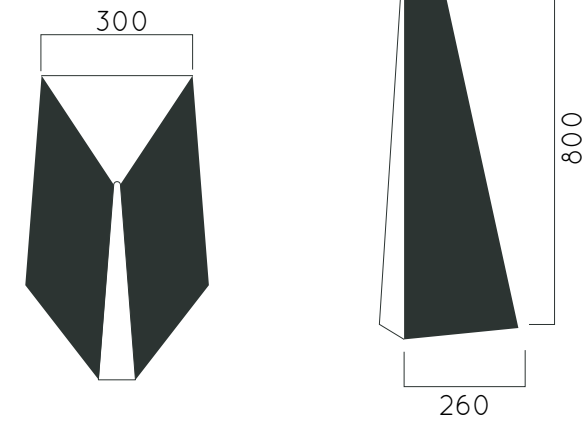

DIMENSIONS: L300xWx260H800mm

ANGLES BOLLARD

Material: Hot-dip galvanized & powder-coated metal

- ▷ Resistance
- ▷ Stabilized dimensions

- ▷ Transparency
- ▷ Protection

- ▷ Strength
- ▷ Long serving
- ▷ Resistant to severe weather conditions

Packing size: 310 x 270 x 810 mm

Colours | textures: