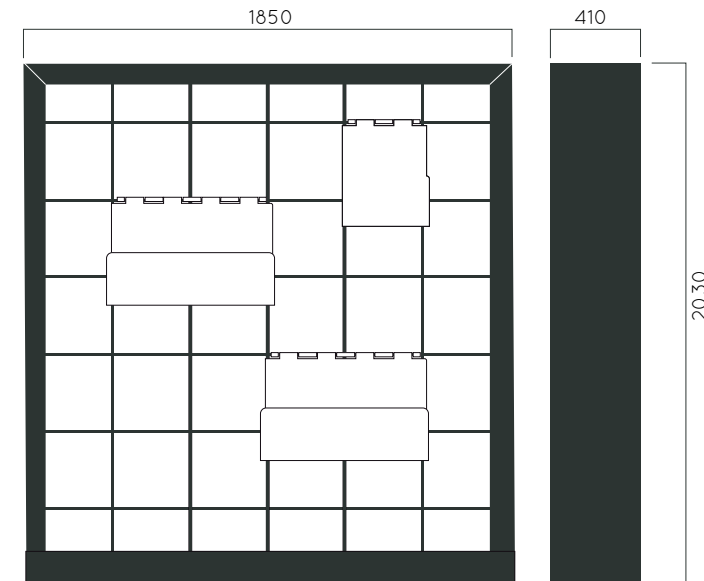

Dimensions: L1850xW410xH2030mm

MILANO

Material: Hot-dip galvanized & powder-coated metal

- ▷ Resistance
- ▷ Stabilized dimensions

- ▷ Transparency
- ▷ Protection

- ▷ Strength
- ▷ Long serving
- ▷ Resistant to severe weather conditions

Packing size: 1860 x 420x 2040 mm

Colours | textures: