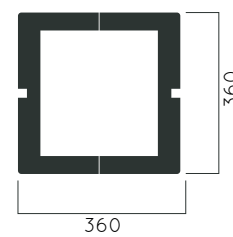

DIMENSIONS: L370xW360xH840 mm 35 litres

URBO METAL

Material: Hot-dip galvanized & powder-coated metal

- ▷ Resistance
- ▷ Stabilized dimensions

- ▷ Transparency
- ▷ Protection

- ▷ Strength
- ▷ Long serving
- ▷ Resistant to severe weather conditions

Packing size: 380 x 370 x 850 mm

Colours | textures: