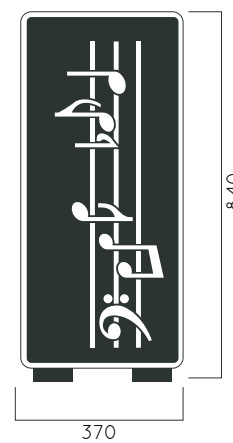

DIMENSIONS: L370xW360xH840 mm 35 litres

URBO METAL

Material: Hot-dip galvanized & powder-coated metal

- ▷ Resistance
- ▷ Stabilized dimensions

- ▷ Transparency
- ▷ Protection

- ▷ Strength
- ▷ Long serving
- ▷ Resistant to severe weather conditions

Packing size: 380 x 370 x 850 mm

Colours | textures: