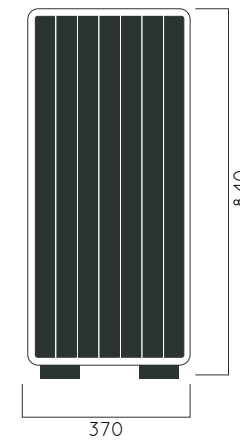

DIMENSIONS: L370xW360xH840 mm 35 litres

URBO WOODEN

Material: Impregnated wood coated with Water-based paint certified by the (En 71- 3 safety for toys).

Fixing: Hot-dip galvanized & powder-coated metal

- ▷ Resistance
- ▷ Stabilized dimensions

Translucent wood finish

- ▷ Transparency
- ▷ Protection

Autoclave treated wood

- ▷ Strength
- ▷ Long serving
- ▷ Resistant to severe weather conditions

Packing size: 380 x 370 x 850 mm

Colours | textures: