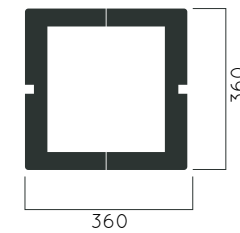

DIMENSIONS: L370xW360xH840 mm 35 litres

URBO WOODEN

Material: Impregnated wood coated with Water-based paint certified by the (En 71- 3 safety for toys).

Fixing: Hot-dip galvanized & powder-coated metal

- ▷ Resistance
- ▷ Stabilized dimensions

Translucent wood finish

- ▷ Transparency
- ▷ Protection

Autoclave treated wood

- ▷ Strength
- ▷ Long serving
- ▷ Resistant to severe weather conditions

Packing size: 380 x 370 x 850 mm

Colours | textures: