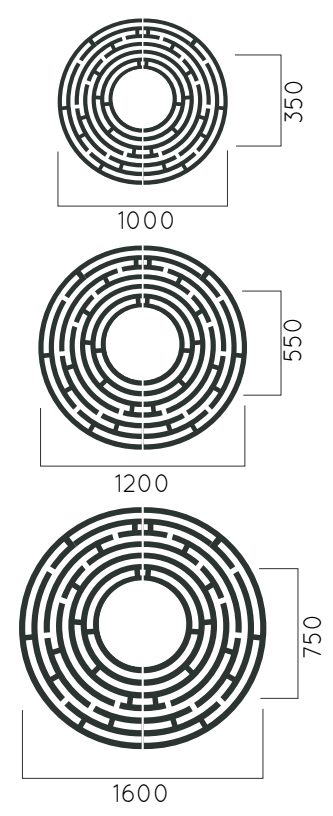

DIMENSIONS: D1600 / 750 / 1200 / 550 / 1000 / 350 mm

MAZE

Material:	Hot-dip galvanized & powder-coated metal
	<ul style="list-style-type: none"> ▷ Resistance ▷ Stabilized dimensions
	<ul style="list-style-type: none"> ▷ Transparency ▷ Protection
	<ul style="list-style-type: none"> ▷ Strength ▷ Long serving ▷ Resistant to severe weather conditions
Packing size:	1610x760x1210x560x1010x360 mm
Colours textures:	<p>Metal</p> <div style="display: flex; justify-content: space-around; align-items: center;"> <div style="text-align: center;">#1 </div> <div style="text-align: center;">#2 </div> <div style="text-align: center;">#3 </div> <div style="text-align: center;">#4 </div> </div>