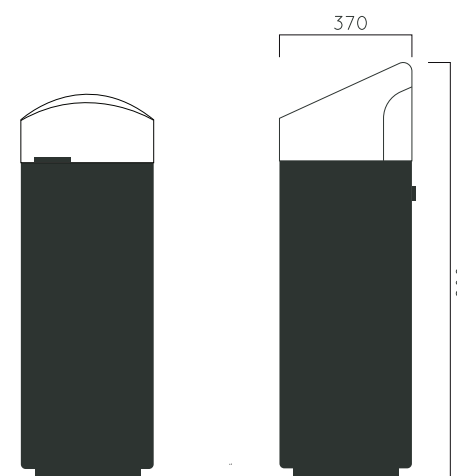

DIMENSIONS: D370xH980 mm 36 liter

BRAVO HELMET

Material:	Hot-dip galvanized & powder-coated metal
	<ul style="list-style-type: none"> ▷ Resistance ▷ Stabilized dimensions
	<ul style="list-style-type: none"> ▷ Transparency ▷ Protection
	<ul style="list-style-type: none"> ▽ Strength ▽ Long serving ▽ Resistant to severe weather conditions
Packing size:	380 x 990 mm
Colours textures:	<p>Metal</p> <div style="display: flex; justify-content: space-around; align-items: center;"> <div style="text-align: center;">  <p>#01</p> </div> <div style="text-align: center;">  <p>#02</p> </div> <div style="text-align: center;">  <p>#03</p> </div> <div style="text-align: center;">  <p>#04</p> </div> </div>