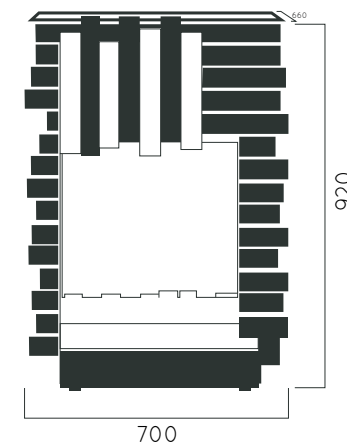

DIMENSIONS: L700xW660xH920 mm

GREEN HOUSE

Material: Impregnated wood coated with Water-based paint certified by the (En 71- 3 safety for toys).

Fixing: Hot-dip galvanized & powder-coated metal

- ▷ Resistance
- ▷ Stabilized dimensions

Translucent wood finish

- ▷ Transparency
- ▷ Protection

Autoclave treated wood

- ▷ Strength
- ▷ Long serving
- ▷ Resistant to severe weather conditions

Packing size: 701 x 670 x 930 mm

Colours | textures: