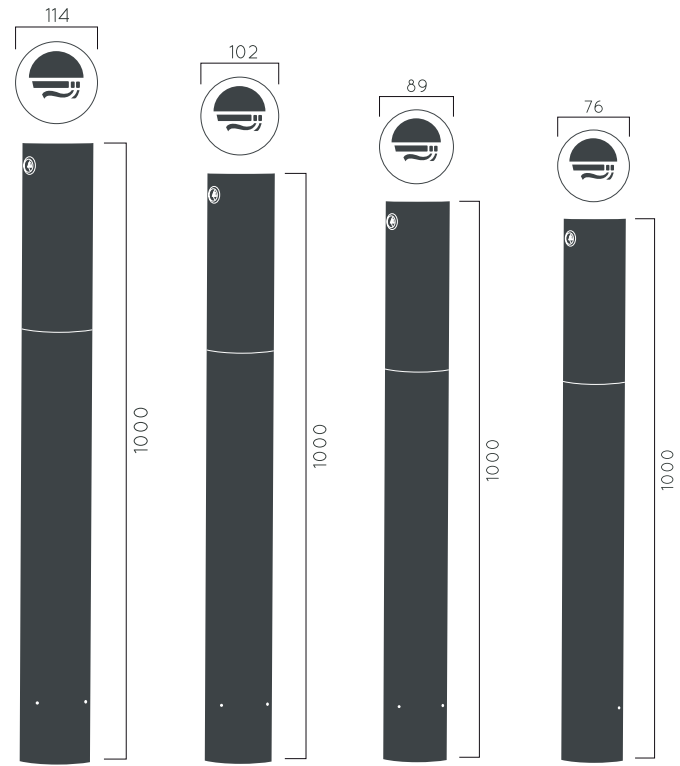

DIMENSIONS: D114 x H1000mm
 D102x H1000mm
 D89 x H1000mm
 D76 x H1000mm

Stainless Steel Cigarette Bin

| | |
|---------------------|--|
| Material: | Hot-dip galvanized & powder-coated metal |
| Fixing: | Stainless Steel |
| | <ul style="list-style-type: none"> ▷ Resistance ▷ Stabilized dimensions |
| | <ul style="list-style-type: none"> ▷ Transparency ▷ Protection |
| | <ul style="list-style-type: none"> ▽ Strength ▽ Long serving ▽ Resistant to severe weather conditions |
| Packing size: | 115 x 1010 mm |
| Colours textures: | <p>Metal</p> <div style="display: flex; justify-content: space-around; align-items: center;"> <div style="text-align: center;">  <p>#01</p> </div> <div style="text-align: center;">  <p>#02</p> </div> <div style="text-align: center;">  <p>#03</p> </div> <div style="text-align: center;">  <p>#04</p> </div> </div> |